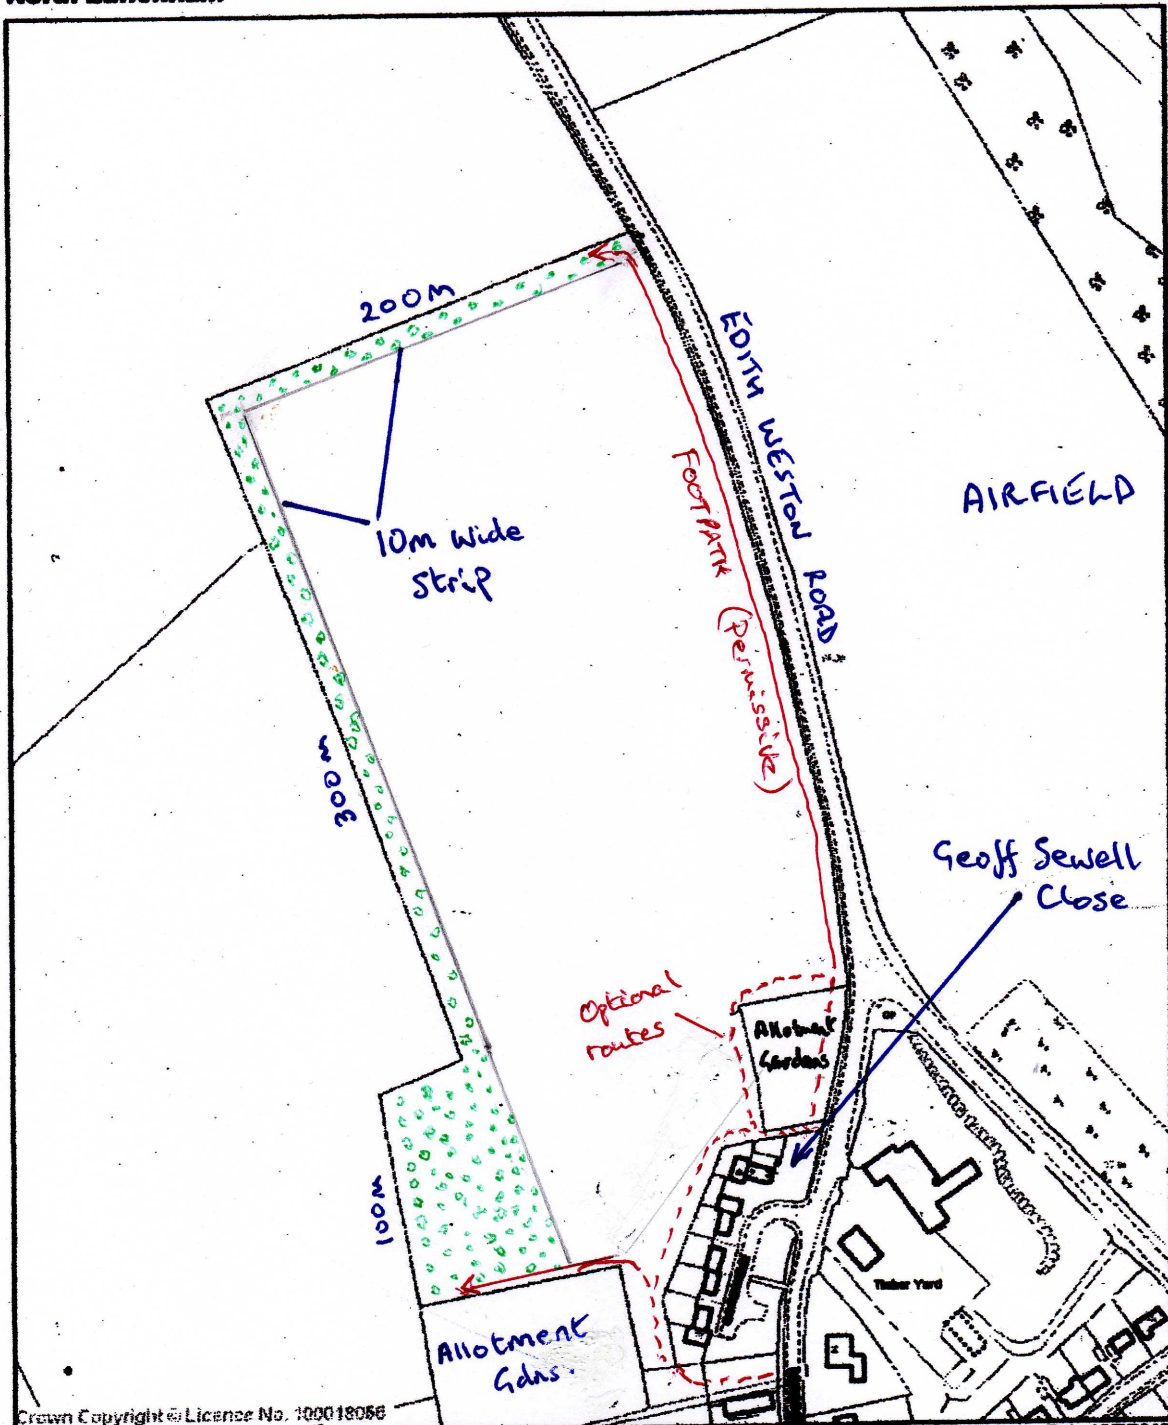

land adj to north luffenham airfield
North Luffenham

Crown Copyright Licence No. 100018056

Centre = 483371 E 303908 N

Scale 1/2500

Date 18/7/2012

Note: Printing may affect the scale of this plan

Reproduced from the Ordnance Survey mapping with the permission of the controller of Her Majesty's Stationary Office © Crown Copyright. Unauthorised reproduction infringes Crown Copyright and may lead to prosecution or civil proceedings. Licence No. 100018056

The representation of a road, track or path is no evidence of right of way.

The representation of features as lines is no evidence of a property boundary.

MAPS® Aerial Photography Copyright of UK Perspectives
Photography Dates: 23-25/07/06, 10/08/06, 26/08/06

All rights reserved. Aerial Photography Copyright of
of GeoPerspectives™. Photography Date: Summer 2006