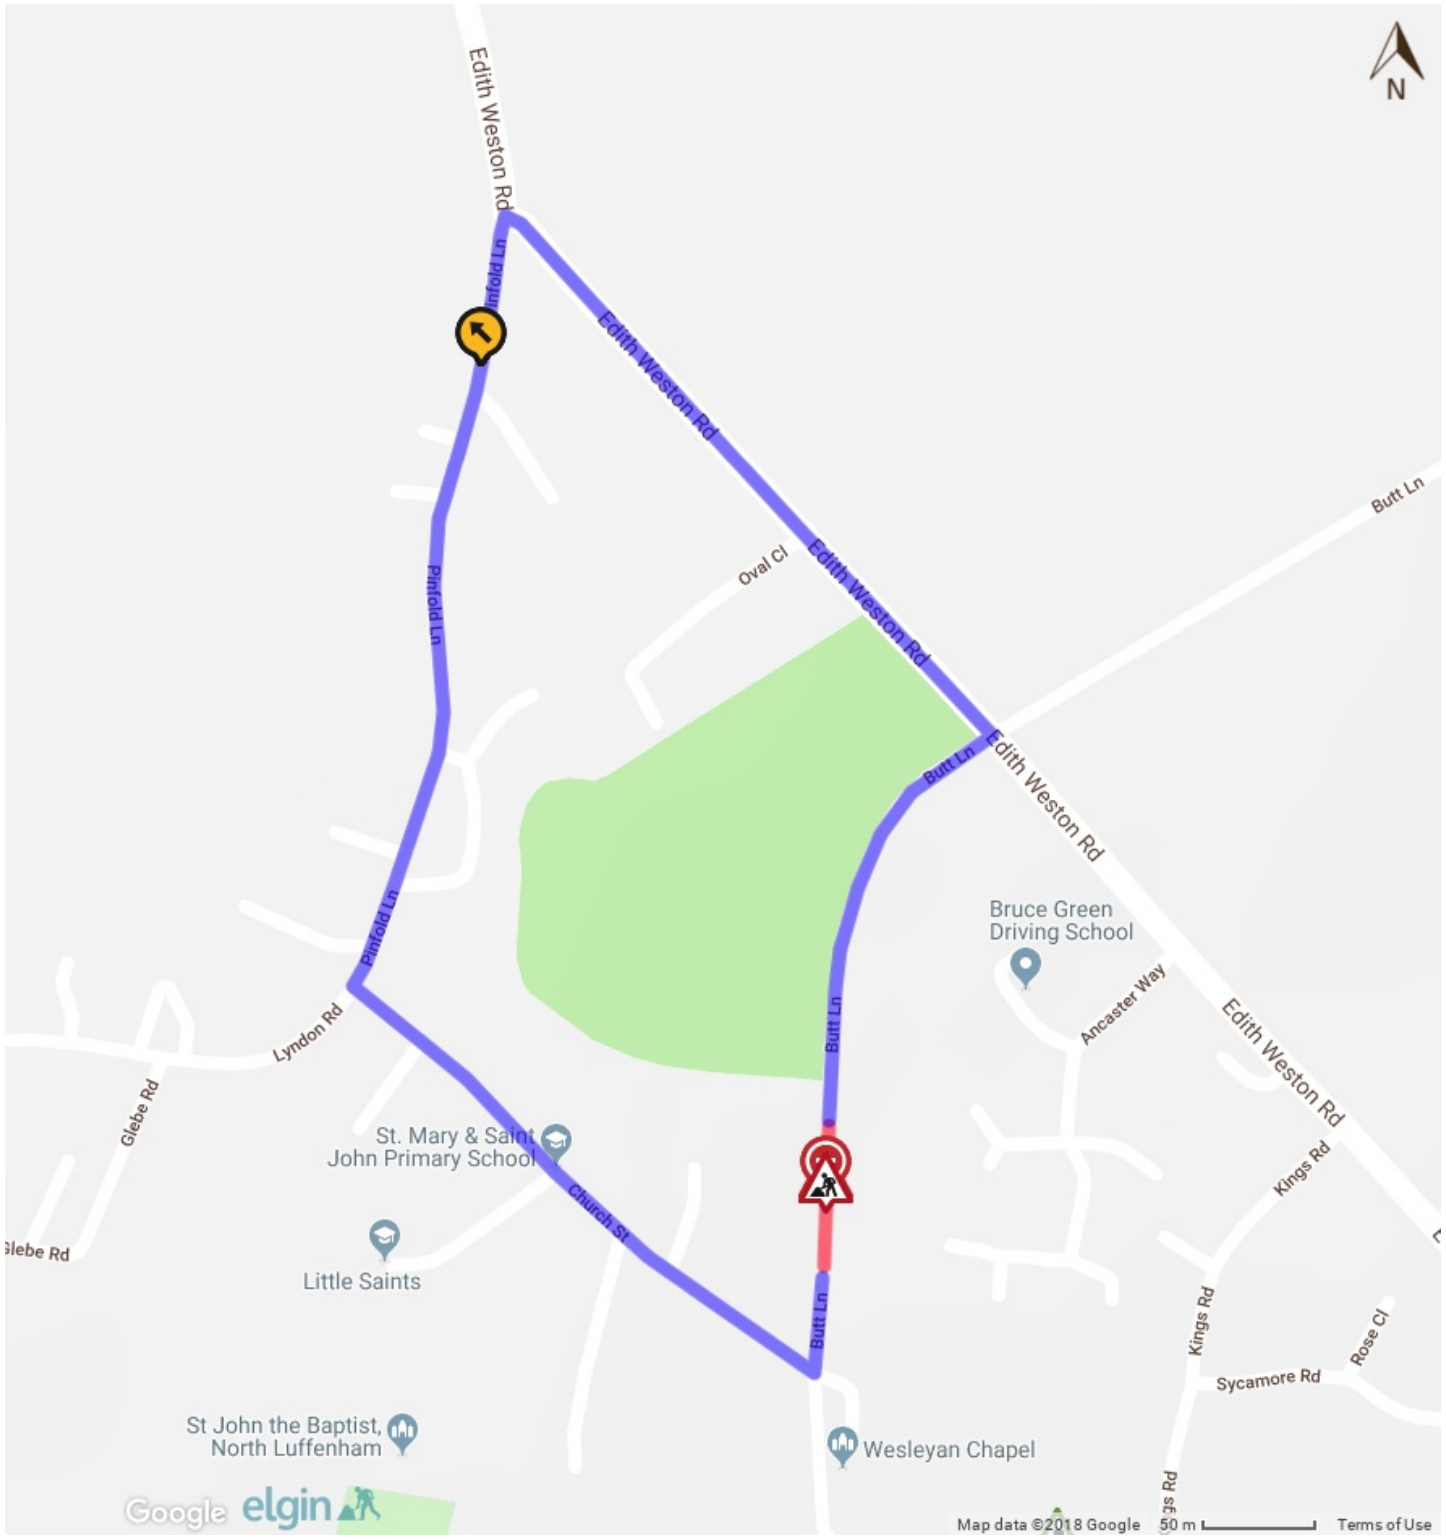

Map data © [Google](#) [Terms of Use](#)